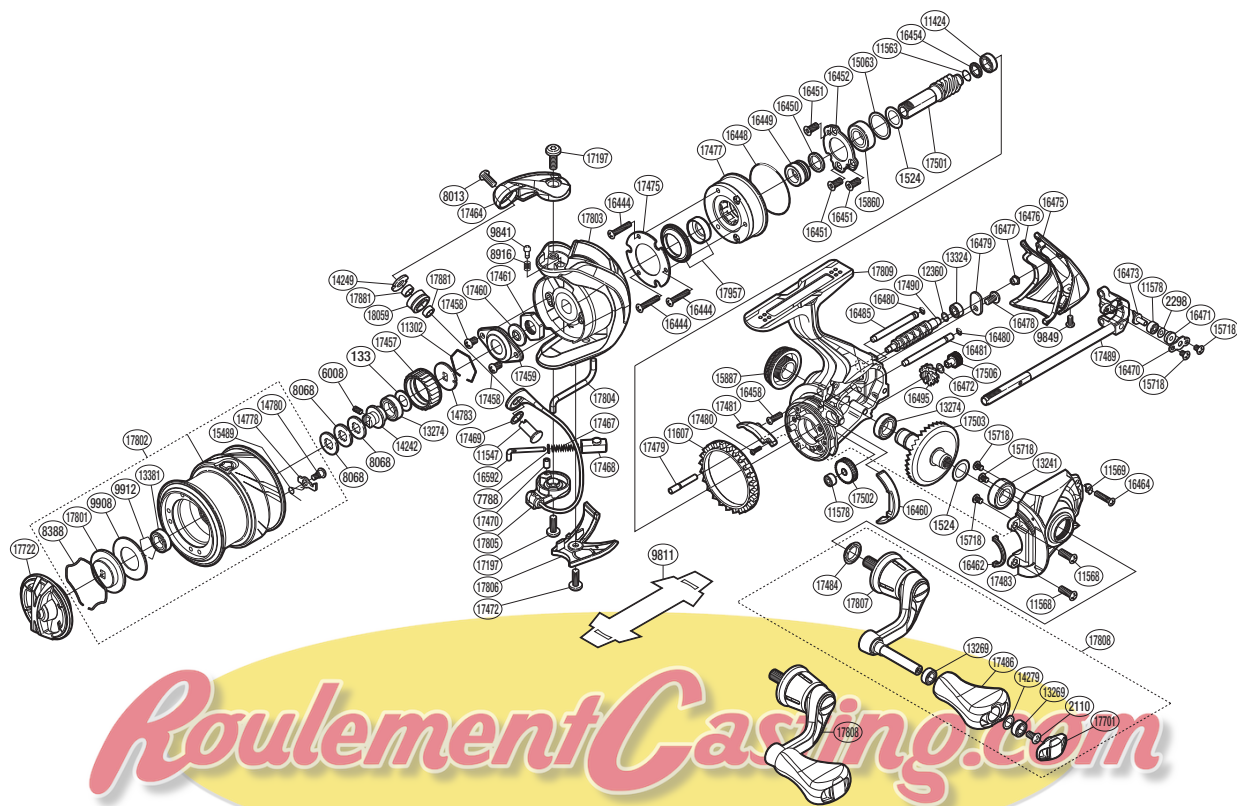

SHIMANO

Vanquish

SA-RB

VANQ-C2500HGS

Please note that the number of adjusting washers may not be the same as shown in the exploded views. (Adjustment will vary with each individual product.)

(51SH342401X)

Part No.	Description	Part No.	Description	Part No.	Description
RD 0133	Anti-Reverse Pawl Spacer	RD15887	Handle Screw Cap	RD17475	Roller Clutch Reinforce
RD 1524	Washer	RD16444	Screw	RD17477	Roller Clutch Assembly
RD 2110	Screw	RD16448	O Ring	RD17479	Idle Gear B Shaft
RD 2298	Spacer	RD16449	Roller Clutch Inner	RD17480	Screw
RD 6008	Set Screw	RD16450	Roller Clutch Inner Spacer	RD17481	Bail Trip Strike
RD 7788	Spring Guide A Support	RD16451	Screw	RD17483	Side Cover
RD 8013	Screw	RD16452	Bearing Retainer	RD17484	Handle Shaft Seal
RD 8068	Spool Washer	RD16454	Pinion Gear Spacer	RD17486	Handle Knob
RD 8388	Drag Washers Retainer	RD16458	Screw	RD17489	Main Shaft Assembly
RD 8916	Click Spring	RD16460	Friction Ring Spacer	RD17490	Worm Shaft
RD 9841	Click Pin	RD16462	Flange Water Proof	RD17501	Pinion Gear
RD 9849	Screw	RD16464	Screw	RD17502	Idle Gear
RD 9908	Drag Washer	RD16470	Oscillating Pawl Cover	RD17503	Drive Gear
RD 9912	Bearing Retainer	RD16471	Oscillating Slider Bushing	RD17506	Idle Gear B S
RD11302	Ratchet Spring	RD16472	Washer	RD17701	Handle Knob Seal
RD11424	Ball Bearing	RD16473	Oscillating Pawl	RD17722	Drag Knob
RD11547	Line Roller Support	RD16475	Rear Protector	RD17801	Key Washer
RD11563	Worm Shaft Ring	RD16476	Rear Shield	RD17802	Spool Assembly
RD11568	Screw	RD16477	Rear Protector Collar	RD17803	Rotor
RD11569	Screw Washer	RD16478	Screw	RD17804	Bail Trip Lever
RD11578	Ball Bearing	RD16479	Worm Shaft Retainer	RD17805	Bail Assembly
RD11607	Friction Ring	RD16480	O Ring	RD17806	Bail Hold Support Guard
RD12360	Washer	RD16481	Oscillating Guide B	RD17807	Handle Shank Assembly
RD13241	Ball Bearing	RD16485	Oscillating Guide A	RD17808	Handle Assembly
RD13269	Ball Bearing	RD16495	Idle Gear B L	RD17809	Body
RD13274	Ball Bearing	RD16592	Bail Spring Guide A	RD17881	Bearing Spacer
RD13324	Worm Bushing	RD17197	Screw	RD17957	Roller Clutch Water Proof Set
RD13381	Ball Bearing	RD17457	Drag Click Ratchet	RD18059	Line Roller(With Bearing)
RD14242	Bearing Bushing	RD17458	Screw		
RD14249	Line Roller Plate	RD17459	Rotor Nut Lock Plate	RD 9811	Reel Seat Spacer (accessory)
RD14279	Washer	RD17460	Bearing Water Proof		
RD14778	Drag Click	RD17461	Rotor Nut		
RD14780	Screw	RD17464	Bail Arm		
RD14783	Spool Support	RD17467	Bail Spring		
RD15063	Spacer	RD17468	Bail Spring Seat	PK 0402	Gear Set
RD15489	Drag Click Spring	RD17469	Washer	PK 0406	Bearing Set
RD15718	Screw	RD17470	Bail Spring Guide A Bush	PK 0340	Oscillation Set
RD15860	Ball Bearing	RD17472	Screw	PK 0411	Line Roller Set